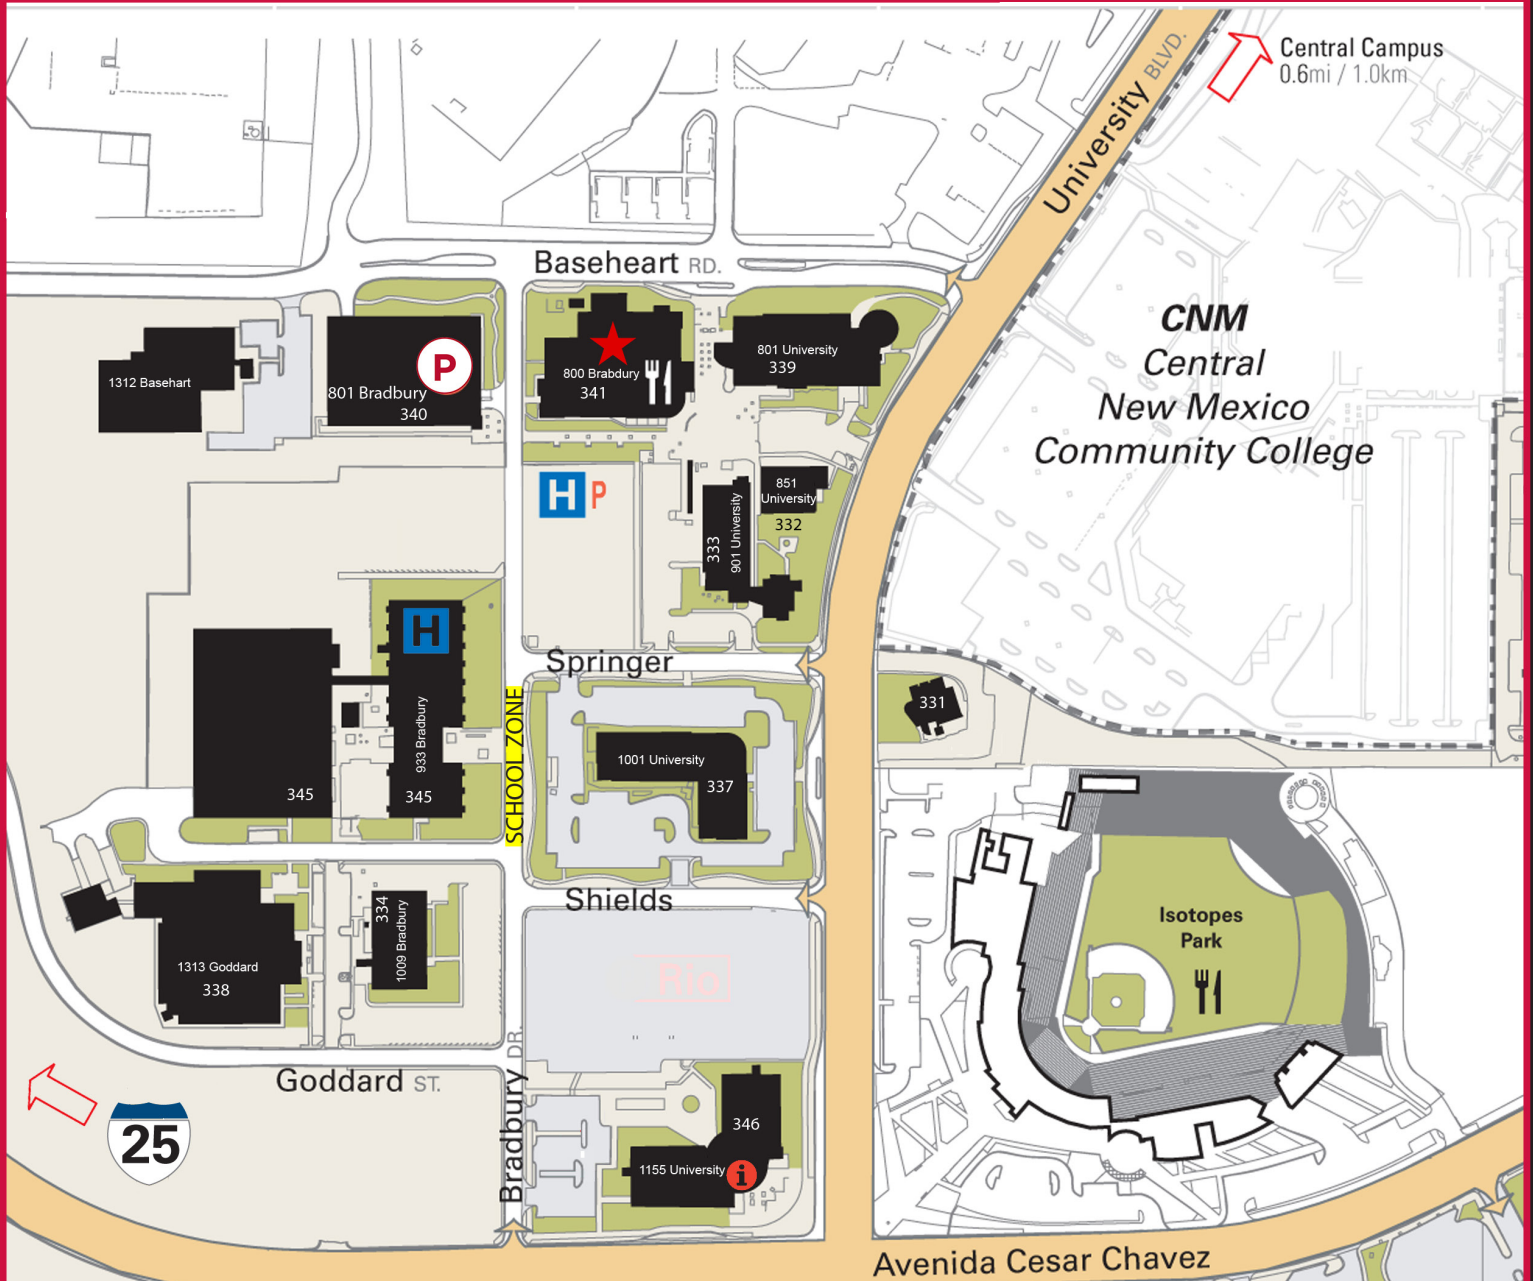

UNM Retiree Association

MARCH PROGRAM

The UNM Retiree Association invites you to

**CHINA: THE AIM OF THE
CORONADO EXPEDITION**

**Wednesday, MARCH 18
2 p.m.**

South Campus Park Auditorium
800 Bradbury SE
(See Map Attached)

Members of the 16th century expedition and its backers fully expected to reach China, a land of material wealth, within a matter of a few months traveling by land northwest from Mexico City. Their goal was an impossible one.

Dr. Richard and Shirly Cushing Flint, research associates at the UNM Latin American and Iberian Institute, are the leading authorities on the Coronado Expedition, investigating primary documentary sources in Mexico and Spain and archaeological sites in the Southwest for more than 40 years.

Free parking available in structure marked . See map for details.

Legend	
	Visitor / Info Center
	UNM Building <small>See Campus Building List for building No.</small>
	Student Housing
	Food Services
	UNM Campus Library
	Hospital
	Hospital Parking
	Parking Structure
	Surface Parking Lot Permit Type Required
	UNM Parking Shuttle